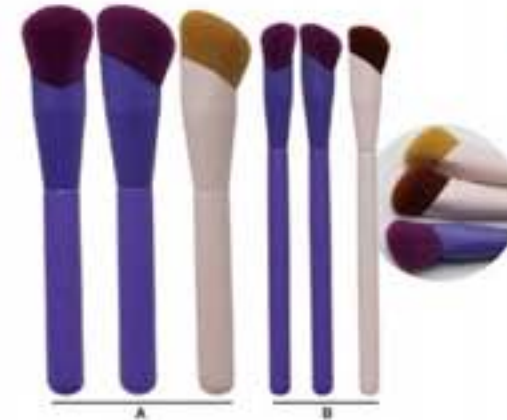

Item No.:R52303
Size:A:16cm;B:15.5cm