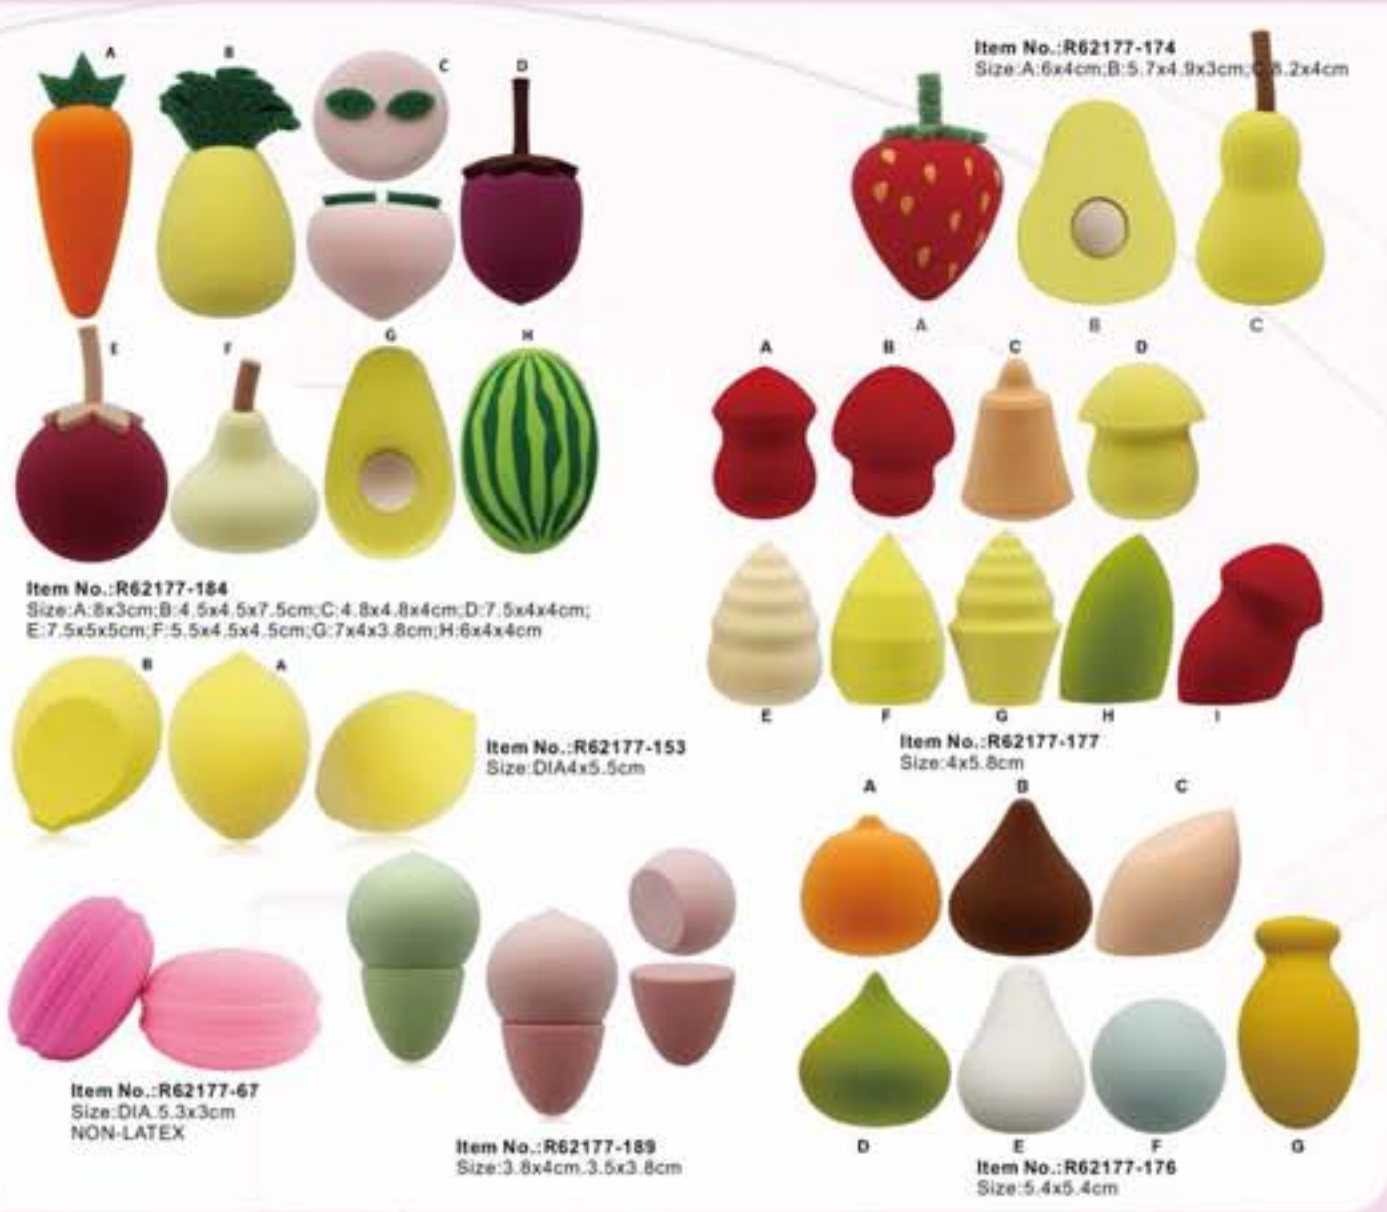

Item No.:R62177-174
Size:A:6x4cm;B:5.7x4.9x3cm;C:1.2x4cm

Item No.:R62177-184
Size:A:8x3cm;B:4.5x4.5x7.5cm;C:4.8x4.8x4cm;D:7.5x4x4cm;E:7.5x5x5cm;F:5.5x4.5x4.5cm;G:7x4x3.8cm;H:6x4x4cm

Item No.:R62177-153
Size:DIA4x5.5cm

Item No.:R62177-177
Size:4x5.8cm

Item No.:R62177-189
Size:3.8x4cm;3.5x3.8cm

Item No.:R62177-176
Size:5.4x5.4cm