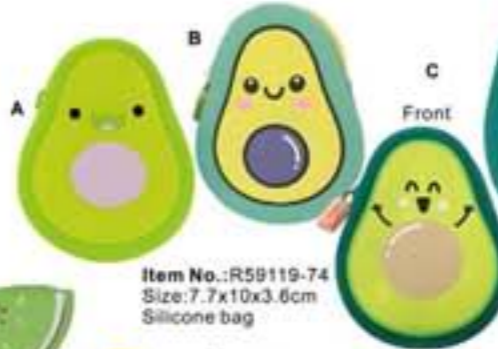

# Silicone Bag

Organize your cosmetics

Item No.:R59119-95  
Size:21x16cm  
Silicone bag

Item No.:R59119-86  
Size:9.7x10.2x3.7cm  
Silicone bag

Item No.:R59119-81  
Size:7x13x7cm  
Silicone bag

Item No.:R59119-72  
Size:20x10x5.5cm  
Silicone bag