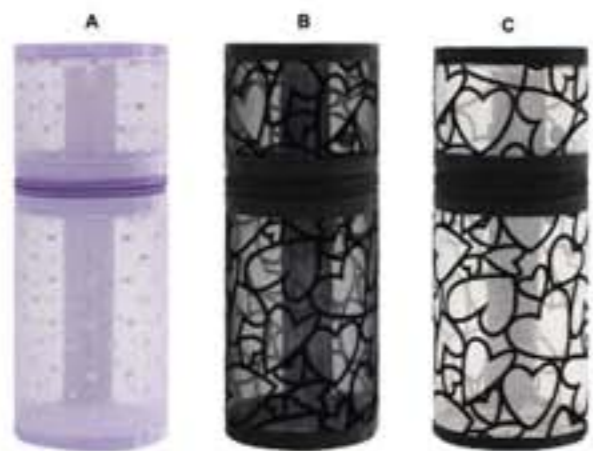

Item No.:R59692-1
Size:A:20x16x1cm
B:16x13x1cm
C:11x10x1cm
Cosmetic bag