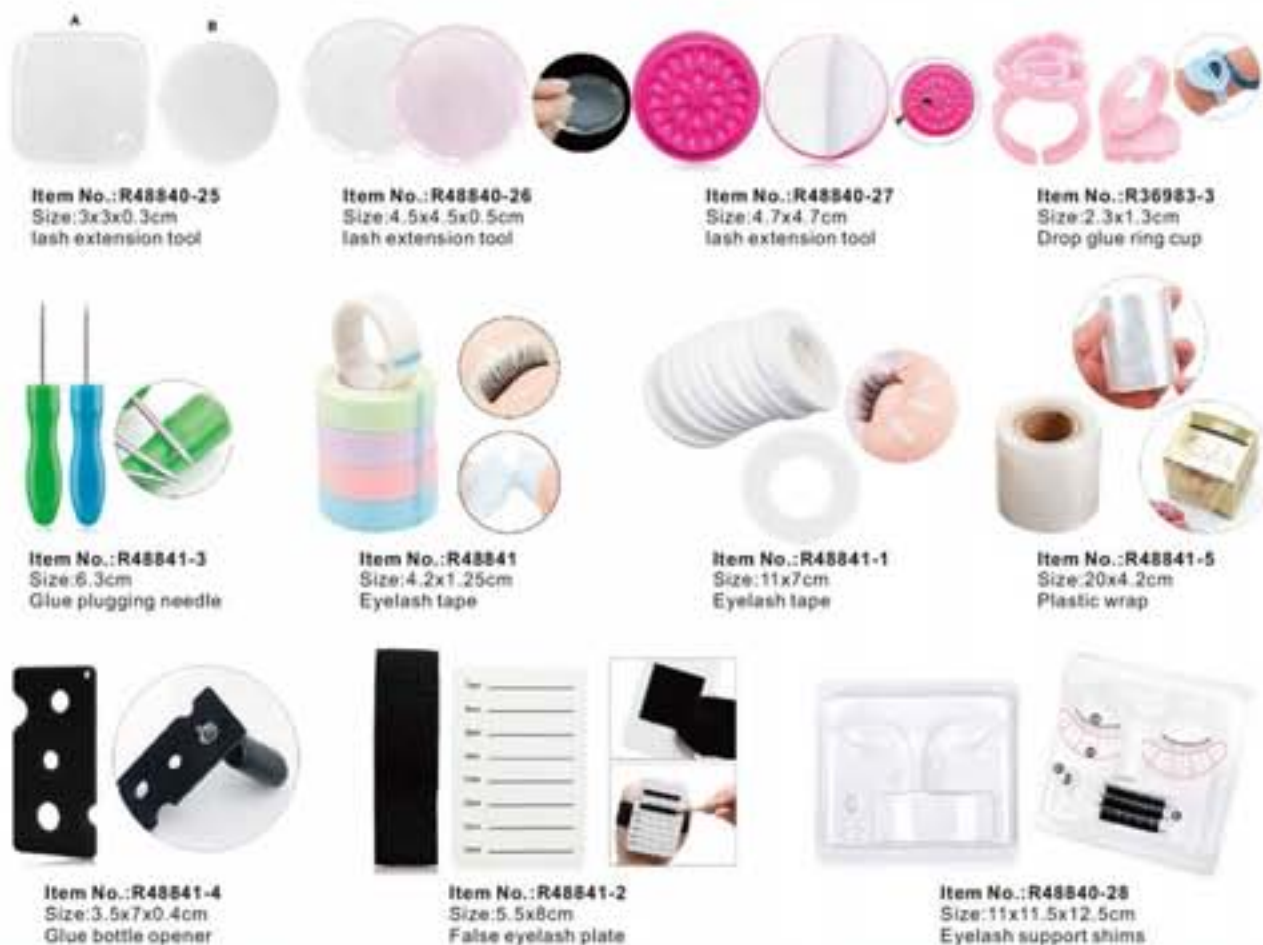

Lash Extension Supplies & Tool