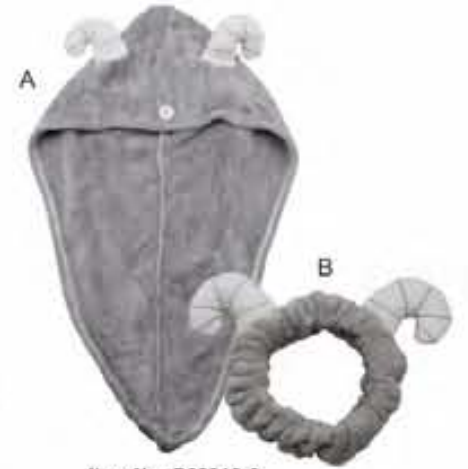

Item No.:B60720-10  
Size:33x27.5cm  
Hair-drying cap

Item No.:B60720-6  
Size:20.5x19.5cm  
Dry hair cap

Item No.:B62010-9  
Size:62x37x1cm  
Dry hair cap & Hair band set

Item No.:B62010-7  
Size:A:62x37x1cm, B:20x7x10cm  
Dry hair cap & Hair band set