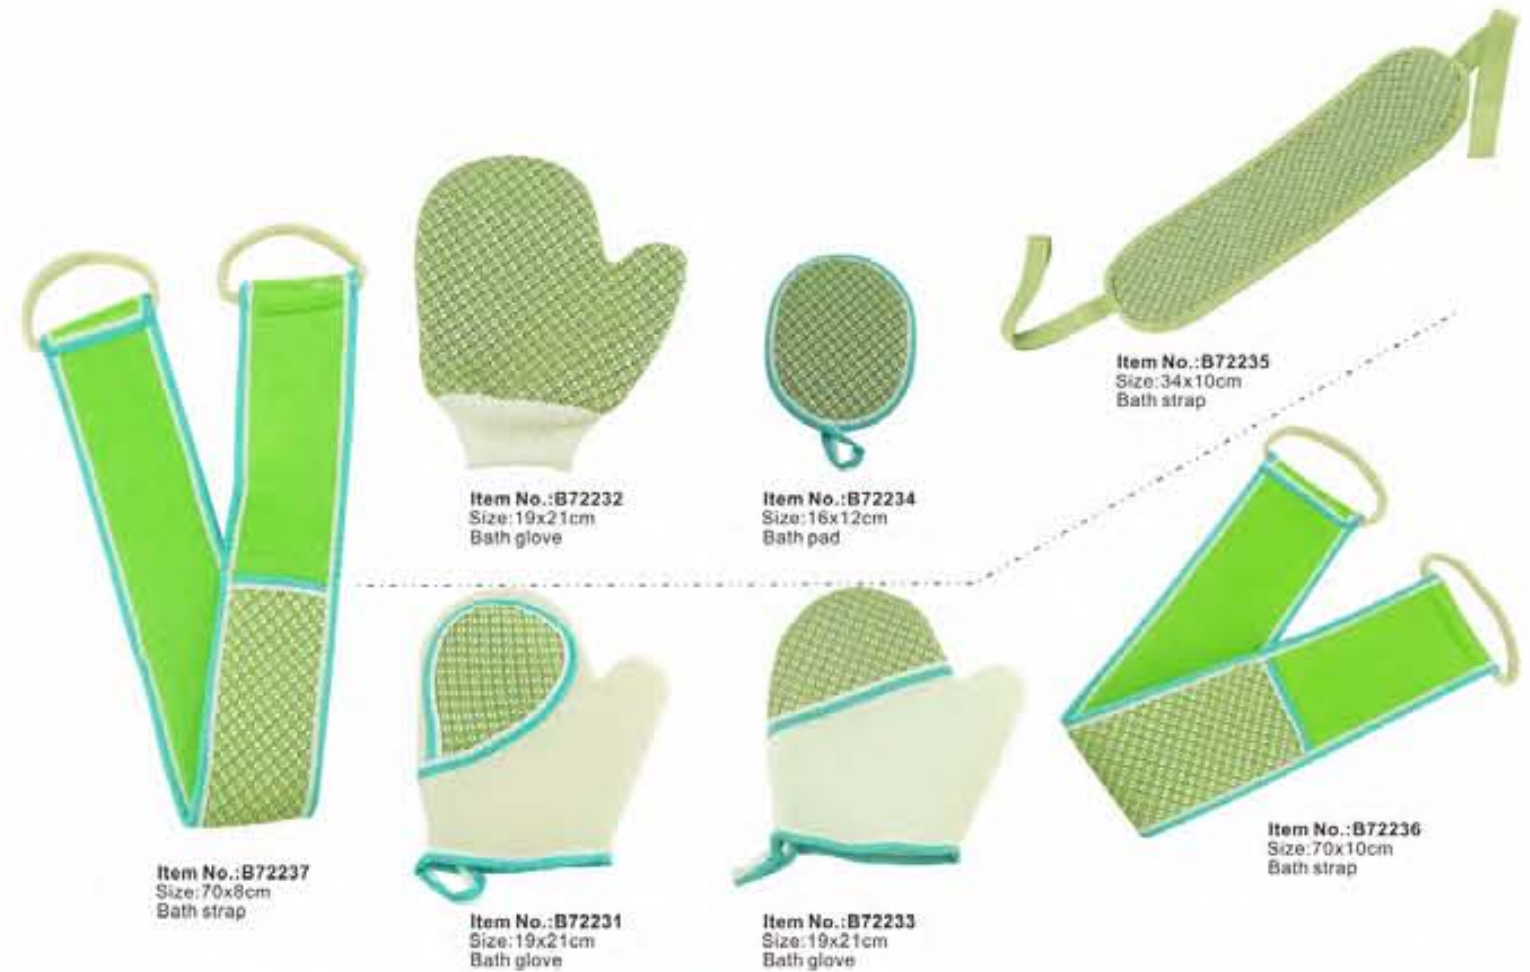

- Item No.:B72232
  Size:19x21cm
  Bath glove
- Item No.:B72234
  Size:16x12cm
  Bath pad
- Item No.:B72235
  Size:34x10cm
  Bath strap
- Item No.:B72237
  Size:70x8cm
  Bath strap
- Item No.:B72231
  Size:19x21cm
  Bath glove
- Item No.:B72233
  Size:19x21cm
  Bath glove
- Item No.:B72236
  Size:70x10cm
  Bath strap

BATH SERIES