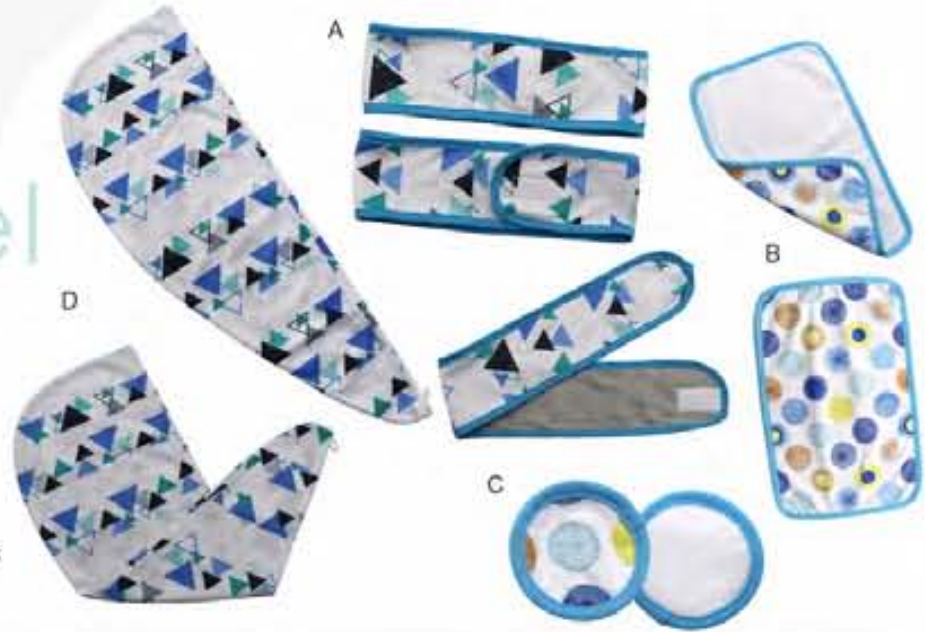

Bath Towel Sets

Item No.:B67174-6
Size:A:60x8cm; B:27.5x18.2cm;
C:8x8cm; D:58.5x19.5cm
Bath towel sets