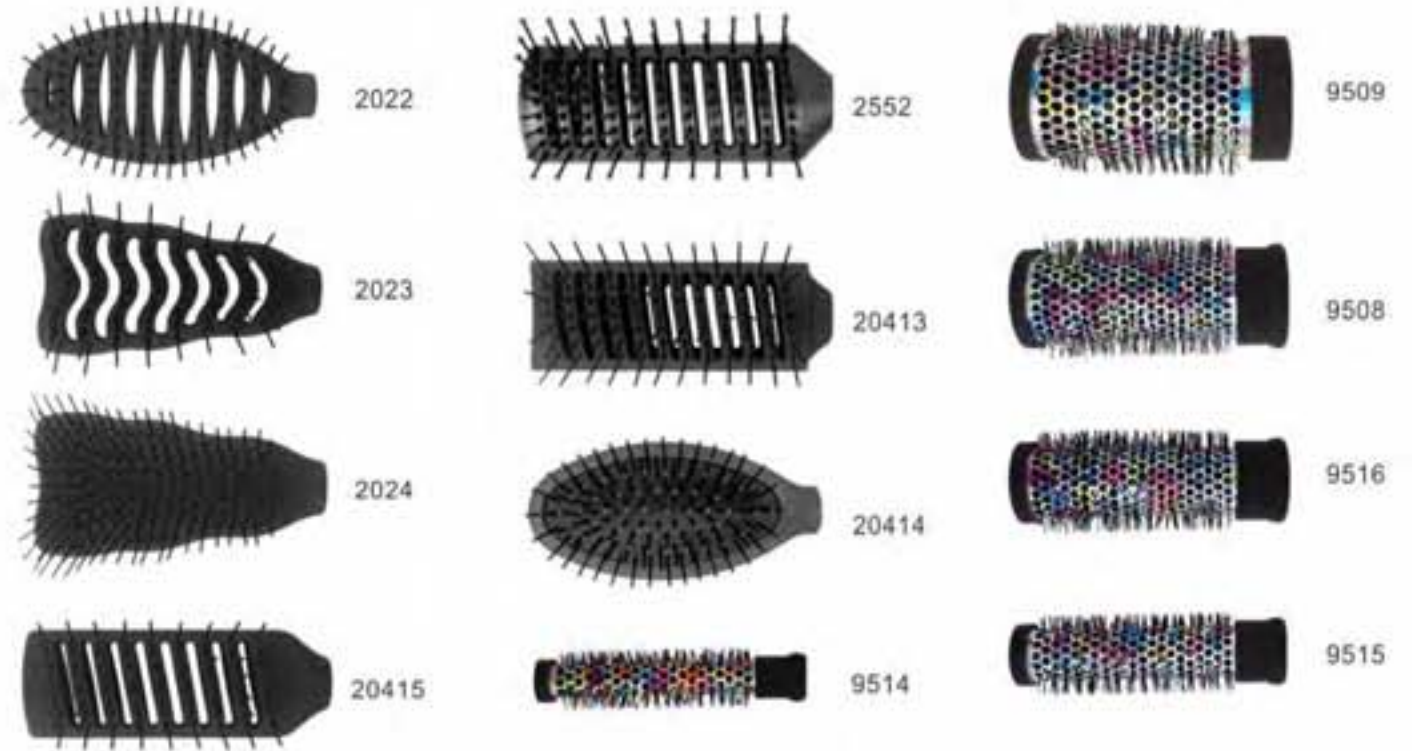

Item No.: R79291
Size: 8.2x13.2cm
Volume: 220ml
Shaking cup

Measuring Cup & Shaking cup

MB

— *since 1999* —

**A WORLD OF
HAIR SALON
ACCESSORIES**

We hope to become your one-stop beauty care product supplier