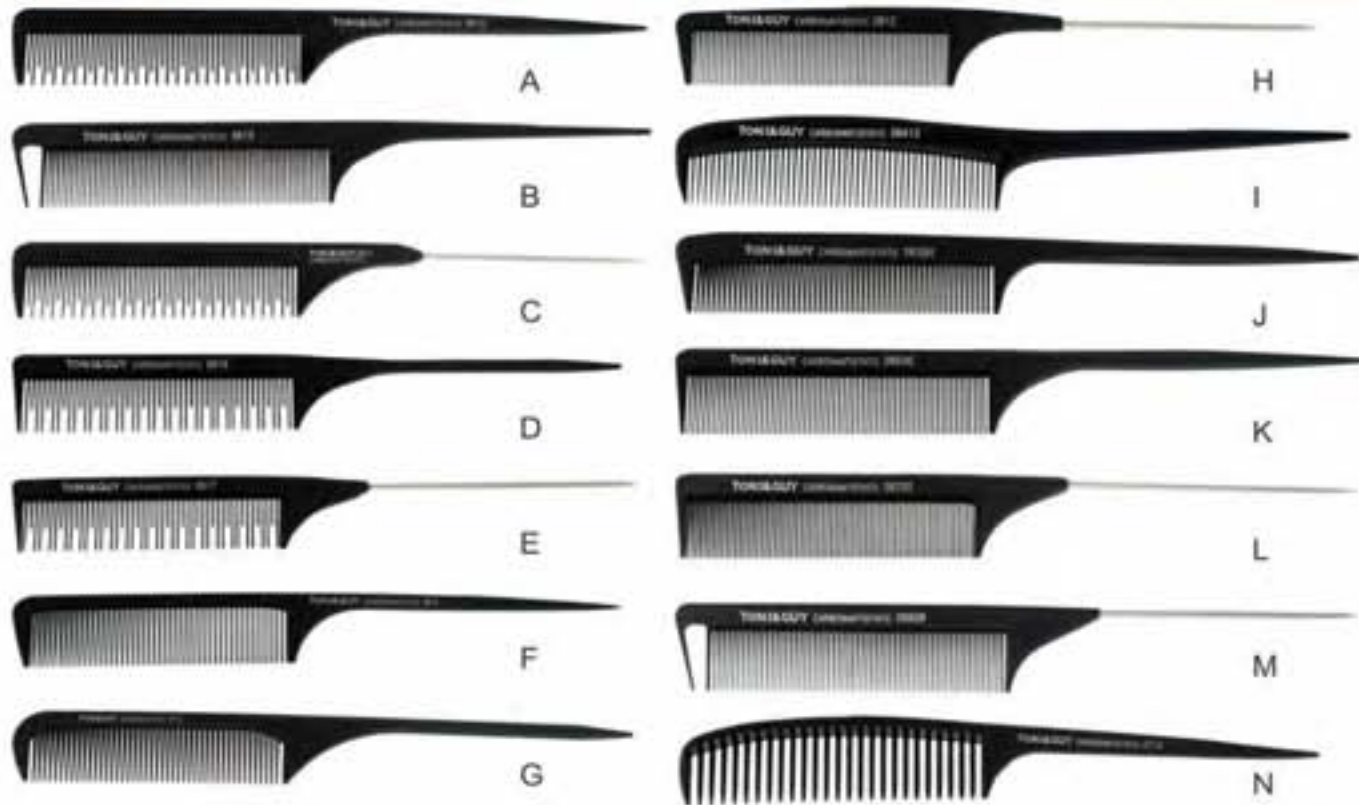

Item No.:R76042
Size:21x9.6cm
Comb

Item No.:R76043
Size:19.5x8cm
Comb

Item No.:R76311
Size:22.8x8.2cm
Comb

Item No.:R76017
Size:14.5x3.5cm
Comb

Item No.:R76170
Size:23x4.9cm
Comb

CARBON HAIR COMB

High strength-high tough-high heat-resistant(230°C)
static free-easy comb-high viscous