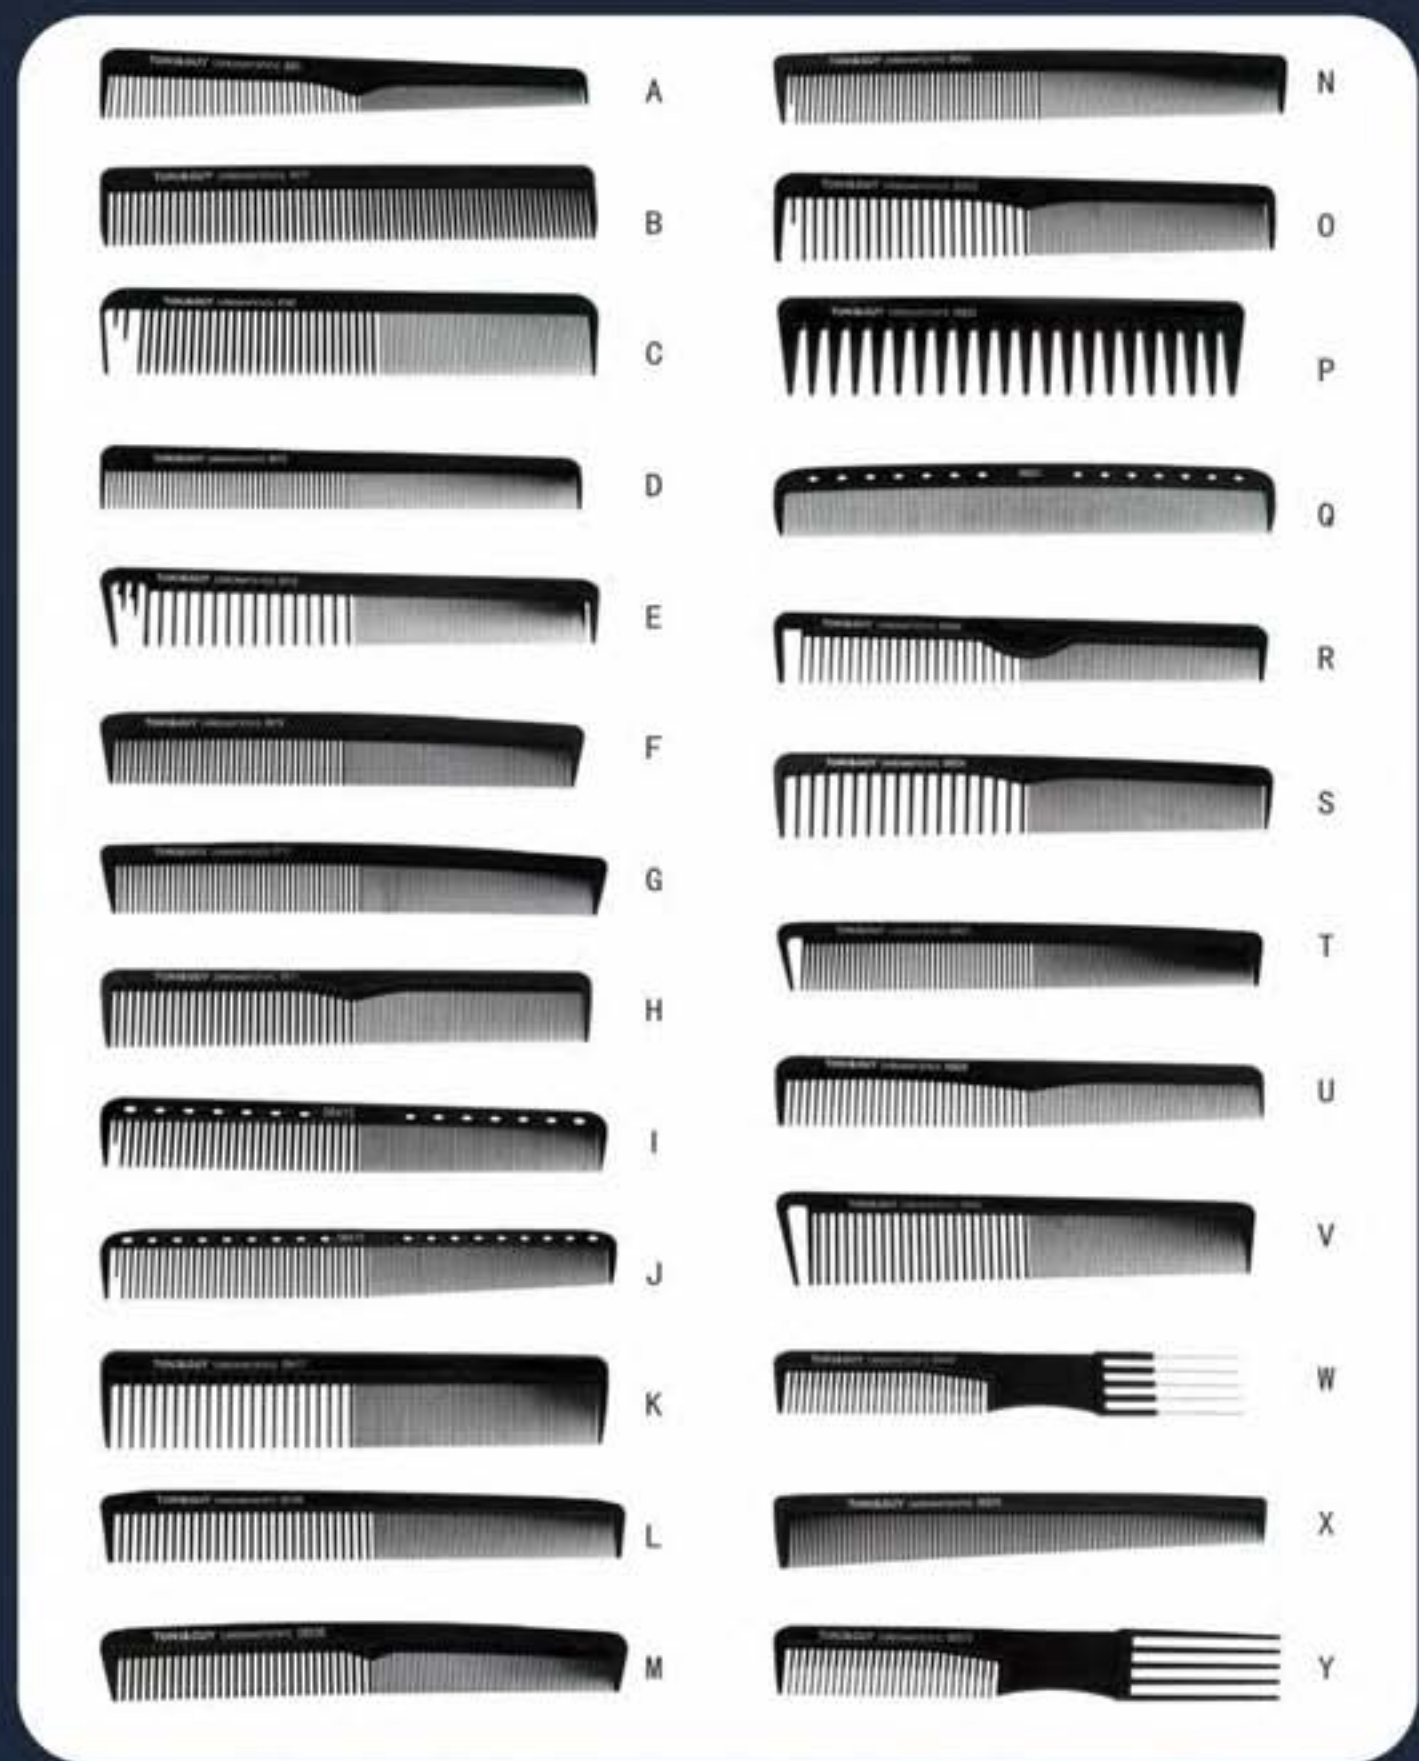

R76414

A:18.5x2.5x0.3cm/10g
B:18.3x2.8x0.35cm/14g
C:22x3.8x0.3cm/16g
D:21x2.7x0.3cm/12g
E:20x3x0.4cm/17g
F:19.3x2.9x0.35cm/18.1g
G:22x3x0.5cm/17g

H:18.2x2.9x0.25cm/10g
I:18.3x2.5x0.4cm/8.5g
J:22x3x0.6cm/12.6g
K:19.2x3.7x0.3cm/15.9g
L:22x2.8x0.4cm/14g
M:18x2.5x0.4cm/11g
N:21.7x3x0.4cm/16g

O:18x3x0.35cm/10g
P:19.1x4x0.7cm/29.4g
Q:22.3x3.2x0.25cm/14g
R:21x2.9x0.5cm/16g
S:18x3x0.3cm/12g
T:22.5x3.1x0.4cm/20g
U:18x3x0.3cm/10g

V:21.5x4x0.4cm/15g
W:19x2.5x0.4cm/13g
X:19x2.8x0.4cm/16g
Y:19x2.5x0.4cm/13g