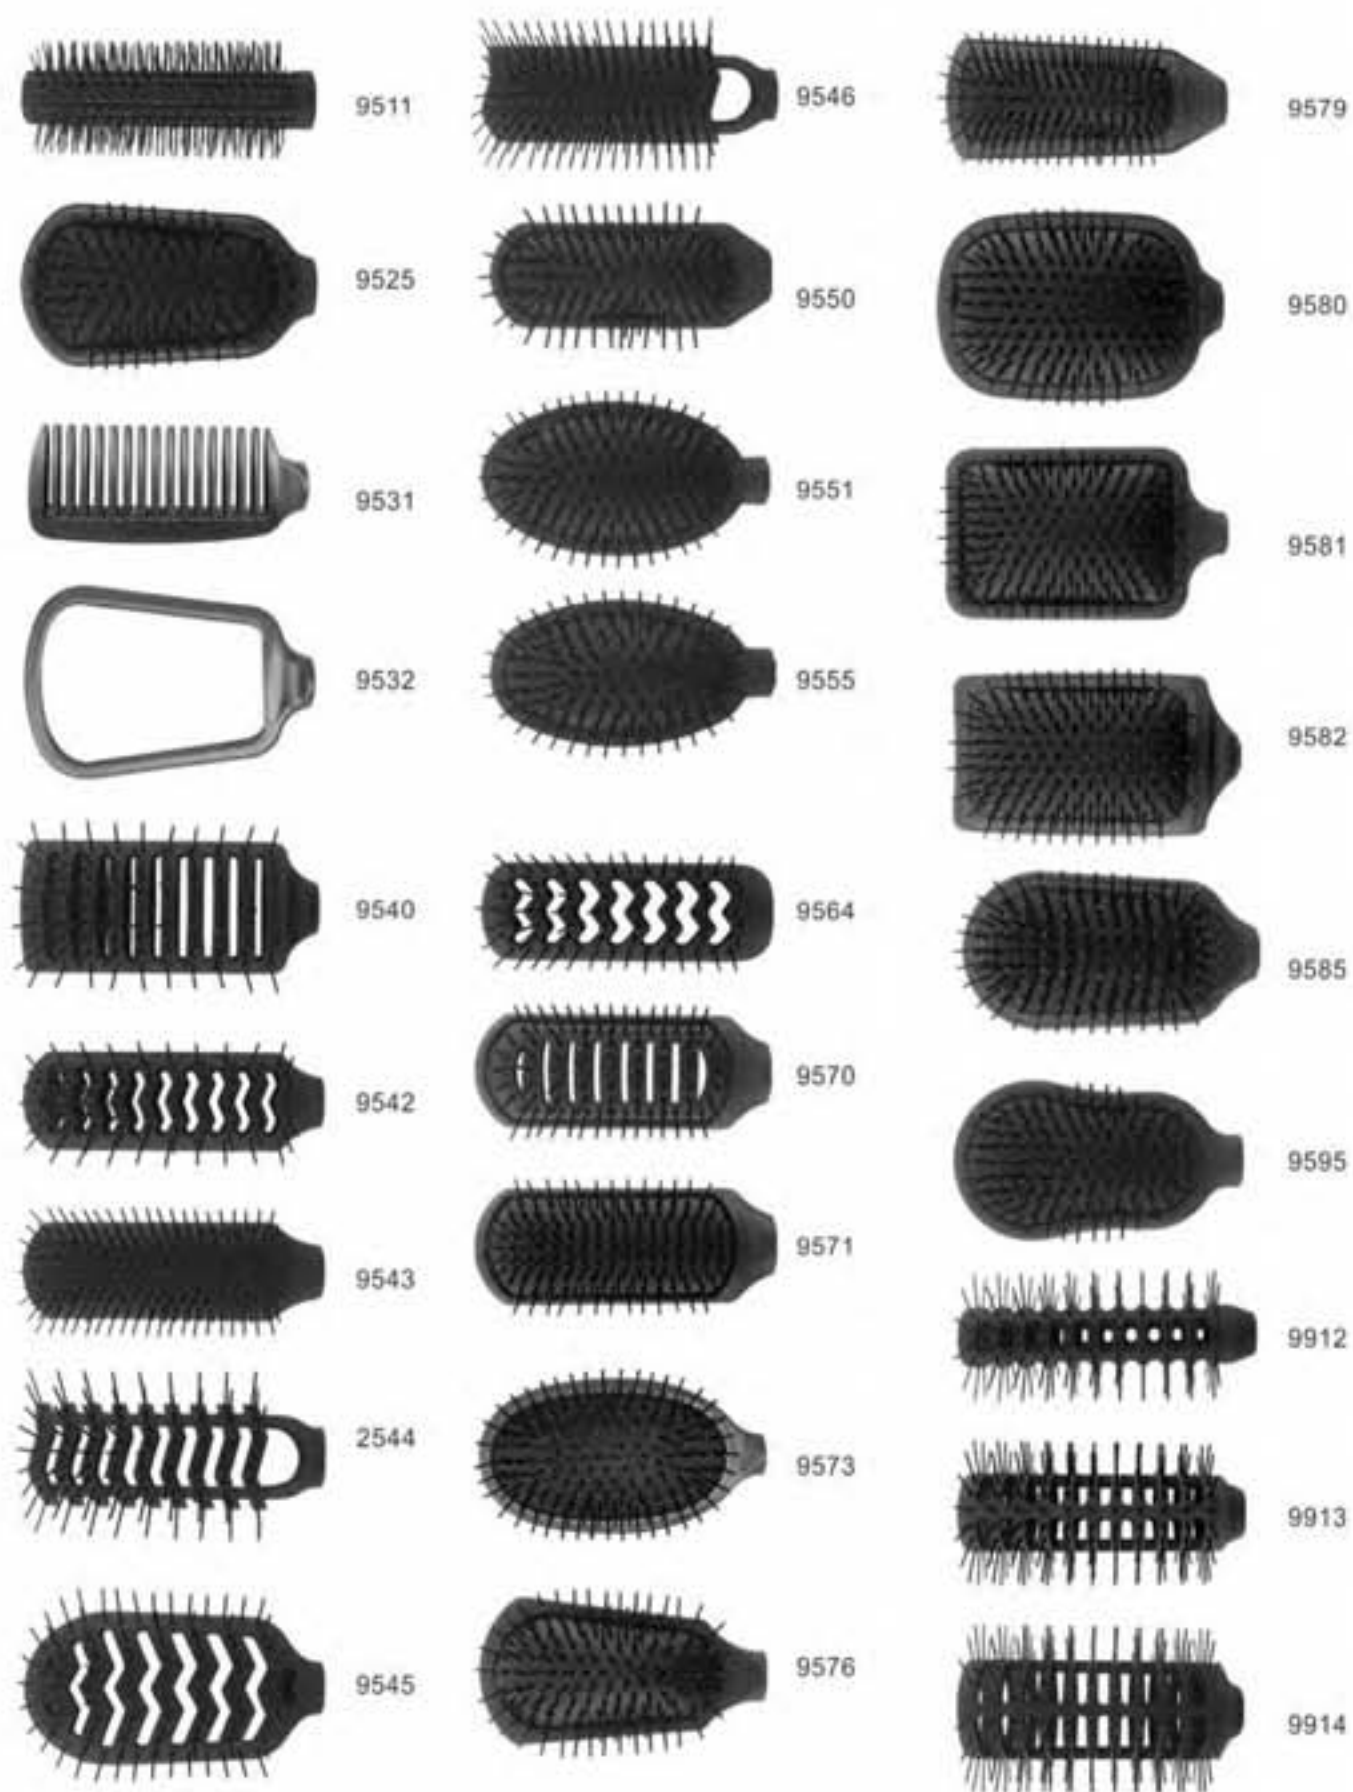

Item No.: R79291
Size: 8.2x13.2cm
Volume: 220ml
Shaking cup

Measuring Cup & Shaking cup

MB

— *since 1999* —

**A WORLD OF
HAIR SALON
ACCESSORIES**

We hope to become your one-stop beauty care product supplier