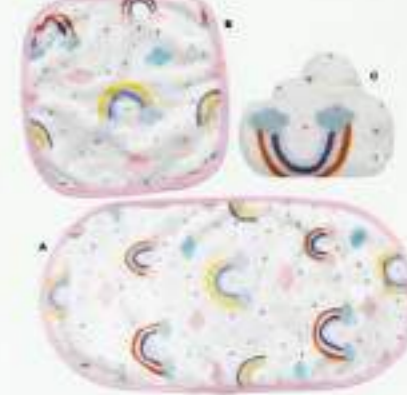

Item No.:R60122-00
Size:A:38x18cm;B:18x18cm;
C:8.5x7.2cm