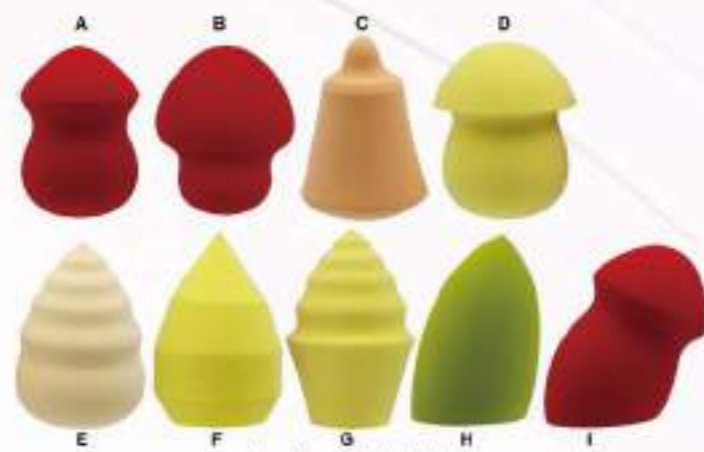

Item No.: R62177-177
Size: 4x5.8cm