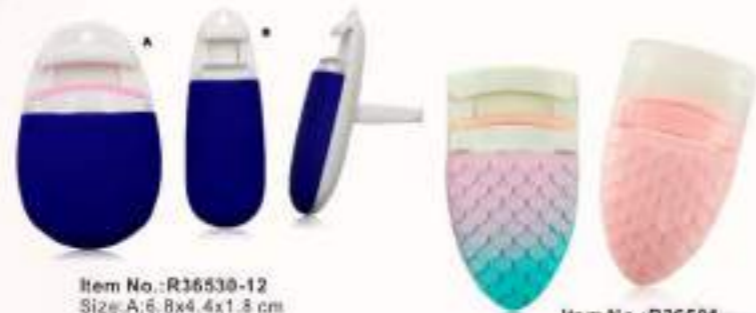

Eyelash Curler

Do not underestimate the role of eyelash curler, if not carefully choosing, it will be uncomfortable to use, eyelashes looking stiff after forming, and the corner of the finer lashes can not take into account. More seriously, it will injure your delicate eyelashes and skin it.

Item No.:R36530-12
Size:A:6.8x4.4x1.8 cm
B:6.5x2.4x1.5cm

Item No.:R36501
Size:6.5x3.5cm