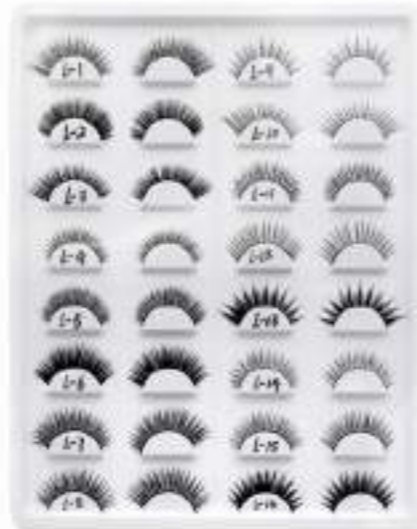

False Eyelashes

Because I am sensitive, because I am young, because I am beautiful, because I am straightforward, because I am unique, because I am charming, because I love BEHCH, therefore, I never avoided any chance to show myself.

C

This will blend the artificial lashes with your own. Better to use on clean lashes before applying mascara to prevent breakage to lashes. Gentle designs but maximum curls.

Magnetic Eyelashes

Instructions for use

1. 1/ Hold top one two lash (the one without red dot) over your eye.
2. 2/ Position lash on top of your natural lashes, so the outside edge lines up with the edge of your natural lash line.
3. 3/ Leave the top lash where it is, and pick up the bottom lash (the one with the red dot).
4. 4/ Without blinking, place the bottom lash under your natural lashes, so it meets and connects with the top lash magnet.