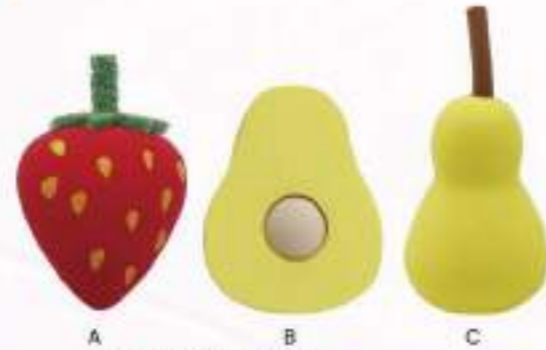

Item No.: R62177-149
Size: 6.5x2.5cm

Heat Discoloration Puff

Item No.: R62177-90
Size: 4x5cm
Heat discoloration puff

Item No.: R62177-184
Size: A: 8x3cm; B: 4.5x4.5x7.5cm; C: 4.8x4.8x4cm; D: 7.5x4x4cm; E: 7.5x5x5cm; F: 5.5x4.5x4.5cm; G: 7x4x3.8cm; H: 6x4x4cm

Item No.: R62177-174
Size: A: 6x4cm; B: 5.7x4.9x3cm; C: 8.2x4cm

Item No.: R62177-177
Size: 4x5.8cm

Item No.: R62177-153
Size: DIA 4x5.5cm

Item No.: R62177-189
Size: 3.8x4cm 3.5x3.8cm

Item No.: R62177-176
Size: 5.4x5.4cm