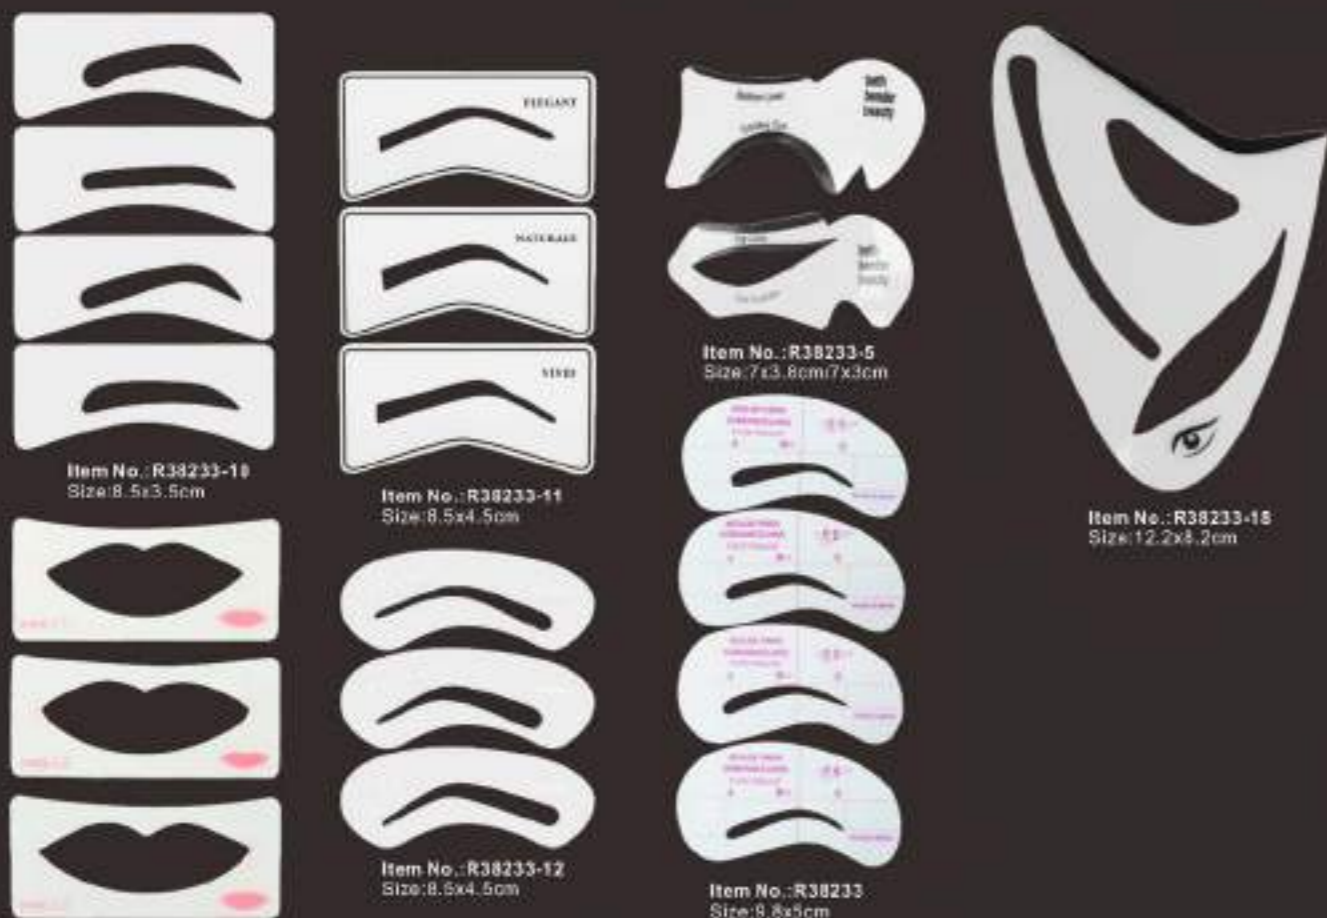

EYEBROW STENCIL

ITEM No.: R52906
PE eyelid sticker

ITEM No.: R52919
PE eyelid sticker

ITEM No.: R52918
PE eyelid sticker

EYELID STICKER

Item No.: R38233-10
Size: 8.5x3.5cm

Item No.: R38233-11
Size: 8.5x4.5cm

Item No.: R38233-5
Size: 7x3.8cm/7x3cm

Item No.: R38233-18
Size: 12.2x4.2cm

Item No.: R38233-16
Size: 8.2x3.8cm

Item No.: R38233-12
Size: 8.5x4.5cm

Item No.: R38233
Size: 9.8x5cm

ITEM No.: R52907
Eyelid sticker