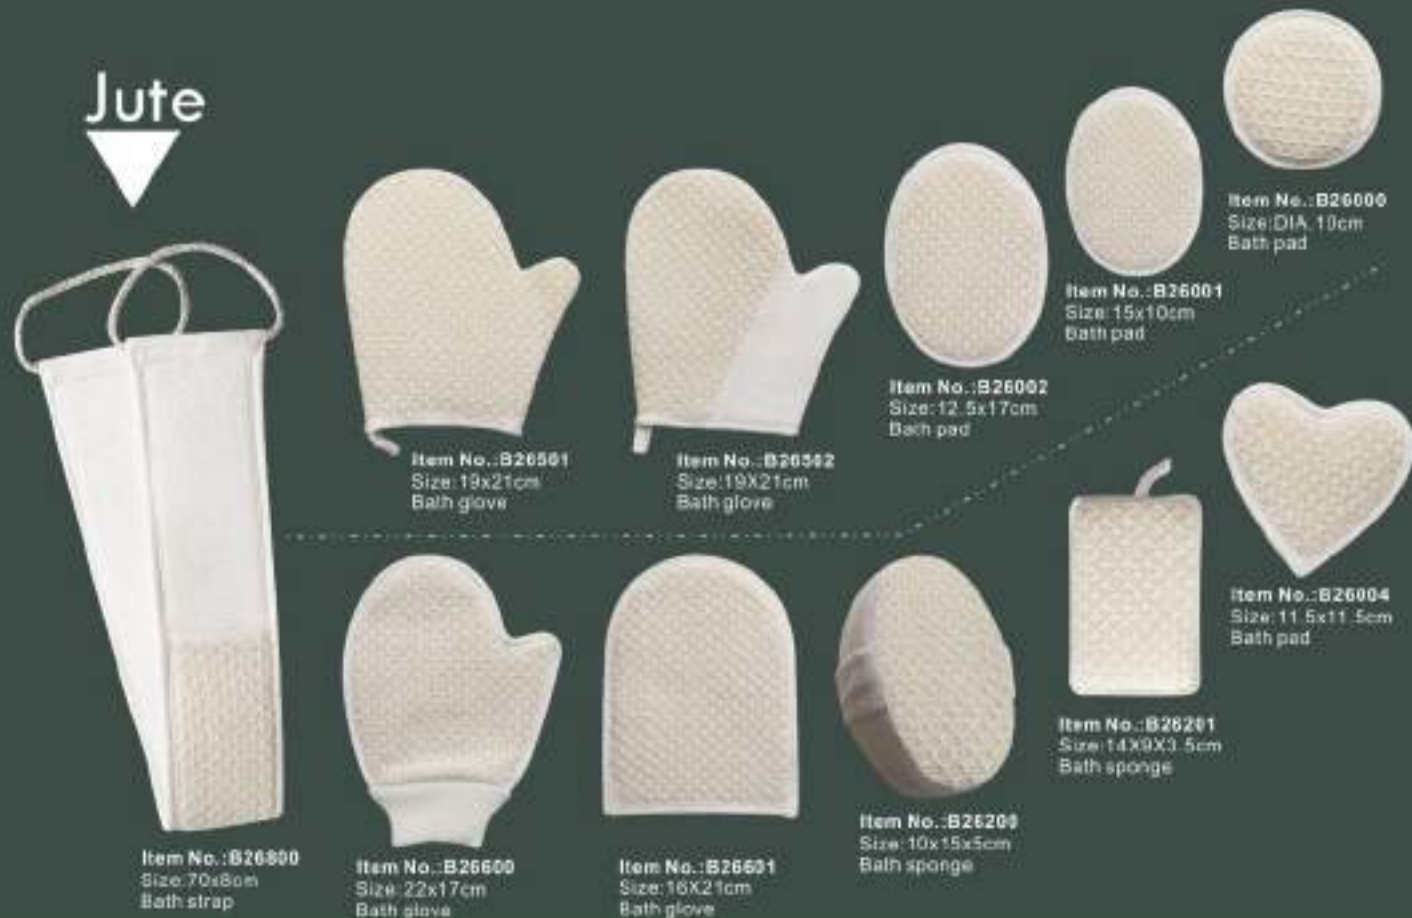

Item No.:B72228
Size:34x10cm
Bath strap

Item No.:B72225
Size:19x21cm
Bath glove

Item No.:B72227
Size:19x21cm
Bath glove

Item No.:B72229
Size:70x10cm
Bath strap

Ramee+PP

Ramee

Cotton & Jute

Chenille

Jute

Chenille

Sisal

Loofah

- 1 Item No.: B21040
Size: 12x12cm
Bath pad
- 2 Item No.: B21840
Size: 60x10cm
Bath strap
- 3 Item No.: B21010
Size: 10x14.5cm
Bath pad
- 4 Item No.: B21600
Size: 17x22cm
Bath glove
- 5 Item No.: B21410
Size: 16x21cm
Bath pad
- 6 Item No.: B21020
Size: 12x12cm
Bath pad
- 7 Item No.: B21000
Size: 10cm
Bath pad
- 8 Item No.: B21810
Size: 60x8cm
Bath strap
- 9 Item No.: B21400
Size: 16x21cm
Bath pad
- 10 Item No.: B21200
Size: 10x15x5cm
Bath sponge