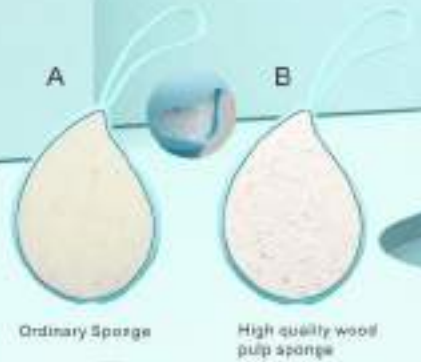

Silicone Bath Brush

Thoroughly remove dirt from pores, gently clean and do not harm the skin

Ordinary Sponge High quality wool pup sponge