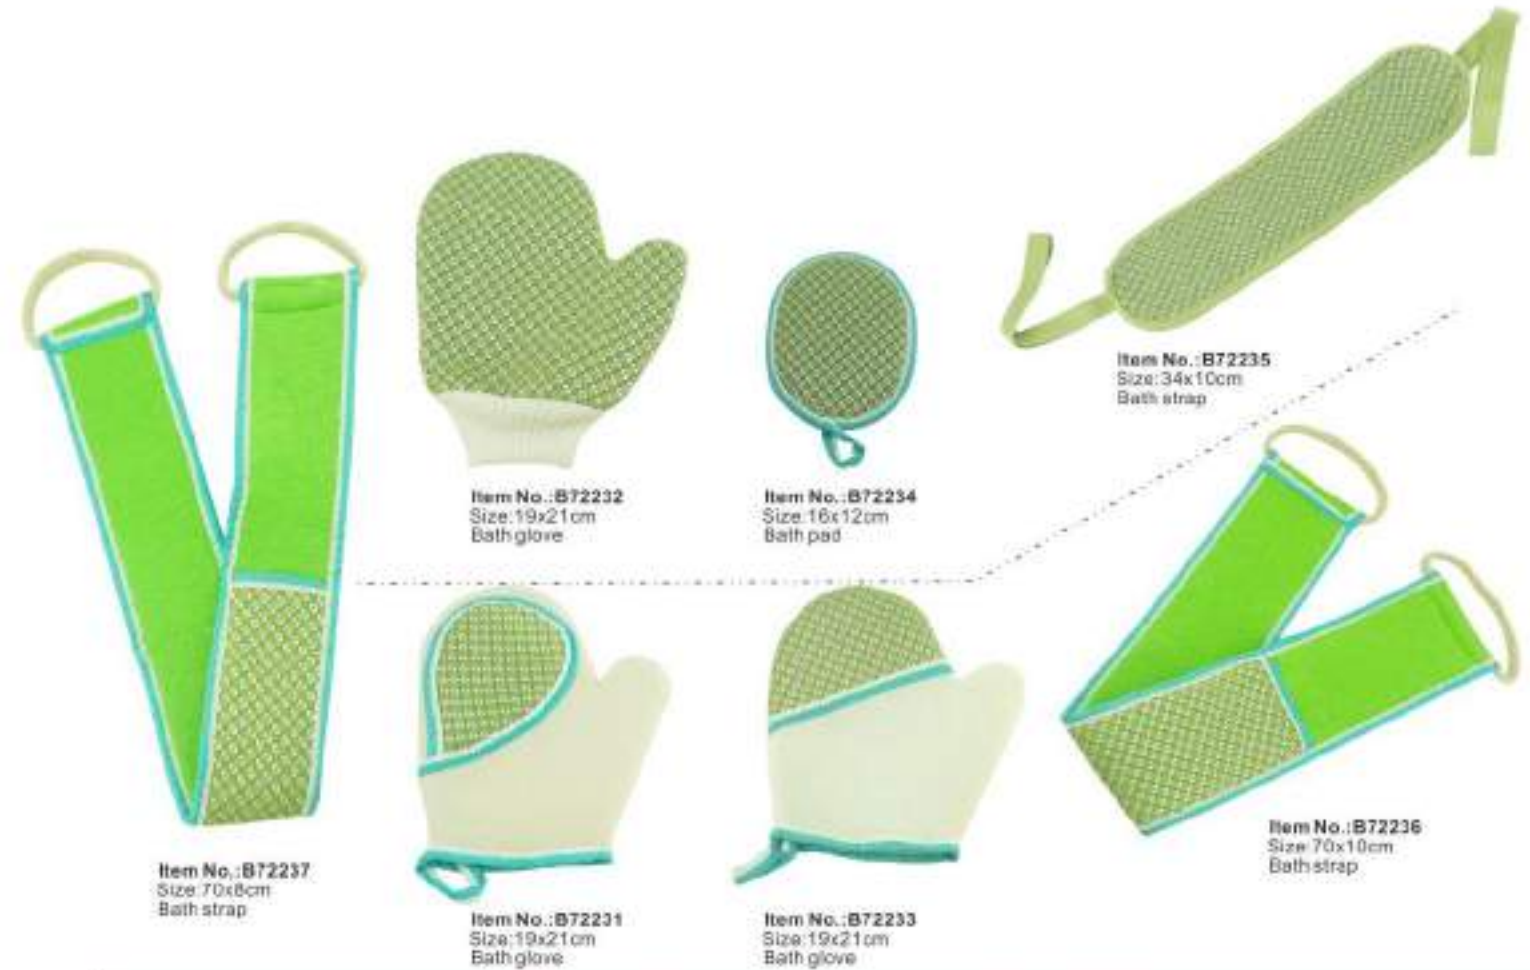

BATH SERIES

Item No.:B72243
Size:70x8cm
Bath strap

Item No.:B72238
Size:19x21cm
Bath glove

Item No.:B72240
Size:19x21cm
Bath glove

Item No.:B72241
Size:34x10cm
Bath strap

Item No.:B72239
Size:19x21cm
Bath glove

Item No.:B72242
Size:70x10cm
Bath strap

Item No.:B72237
Size:70x8cm
Bath strap

Item No.:B72232
Size:19x21cm
Bath glove

Item No.:B72234
Size:16x12cm
Bath pad

Item No.:B72235
Size:34x10cm
Bath strap

Item No.:B72231
Size:19x21cm
Bath glove