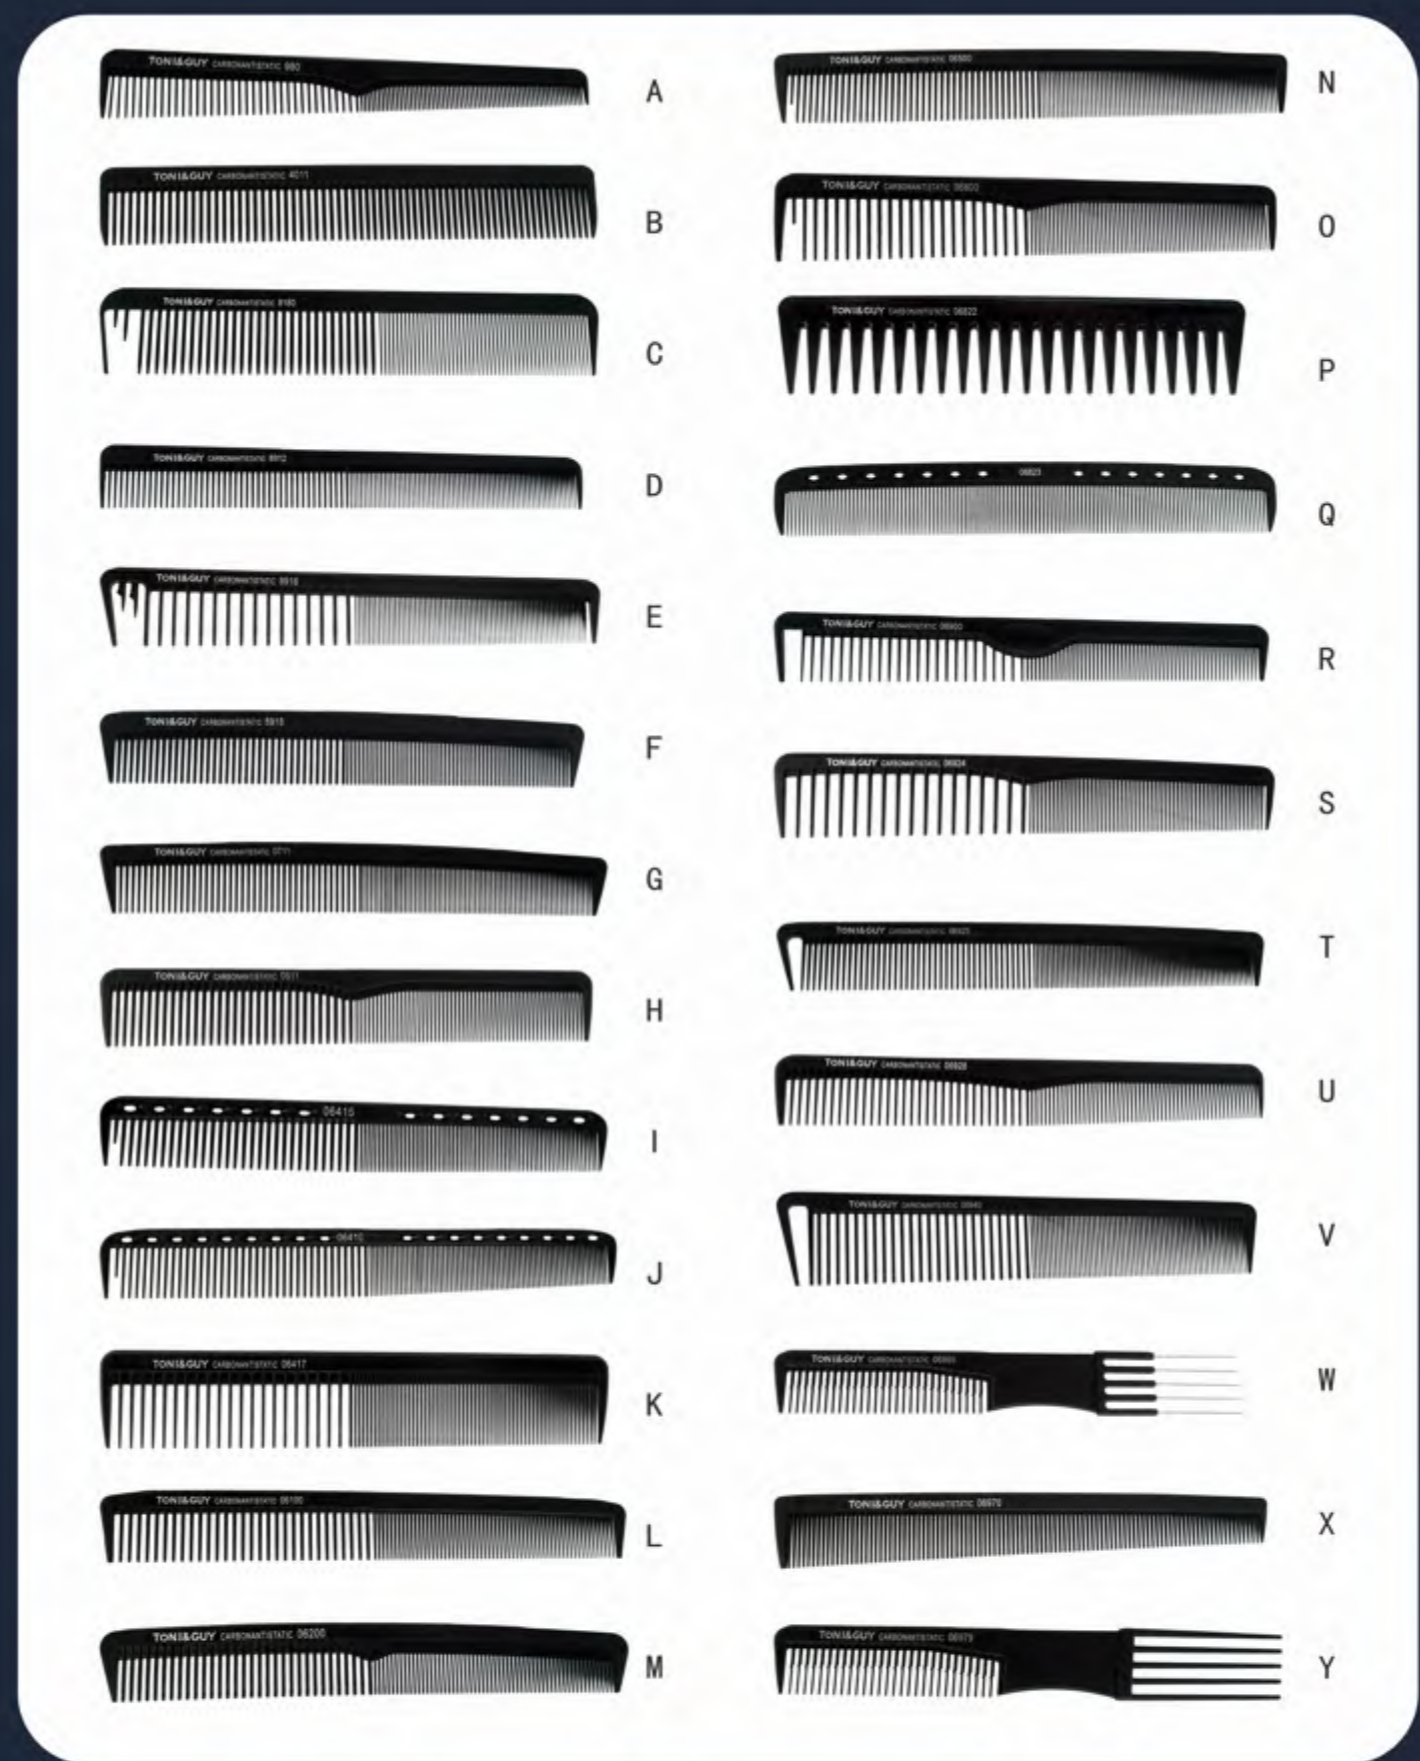

R76414

A:18.5x2.5x0.3cm/10g	H:18.2x2.9x0.25cm/10g	O:18x3x0.35cm/10g	V:21.5x4x0.4cm/15g
B:18.3x2.8x0.35cm/14g	I:18.3x2.5x0.4cm/8.5g	P:19.1x4x0.7cm/29.4g	W:19x2.5x0.4cm/13g
C:22x3.8x0.3cm/16g	J:22x3x0.6cm/12.6g	Q:22.3x3.2x0.25cm/14g	X:19x2.8x0.4cm/18g
D:21x2.7x0.3cm/12g	K:19.2x3.7x0.3cm/15.9g	R:21x2.9x0.5cm/16g	Y:19x2.5x0.4cm/13g
E:20x3x0.4cm/17g	L:22x2.8x0.4cm/14g	S:18x3x0.3cm/12g	
F:19.3x2.9x0.35cm/18.1g	M:18x2.5x0.4cm/11g	T:22.5x3.1x0.4cm/20g	
G:22x3x0.5cm/17g	N:21.7x3x0.4cm/16g	U:18x3x0.3cm/10g