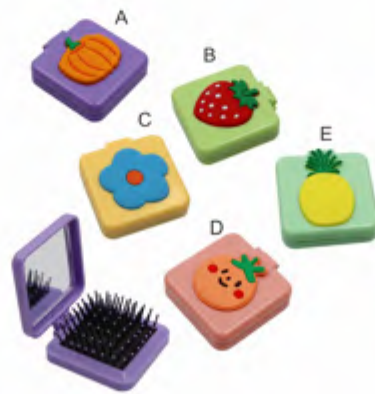

Item No.:R18082-5
Size:6.5x6.5x2cm
Mirror&comb