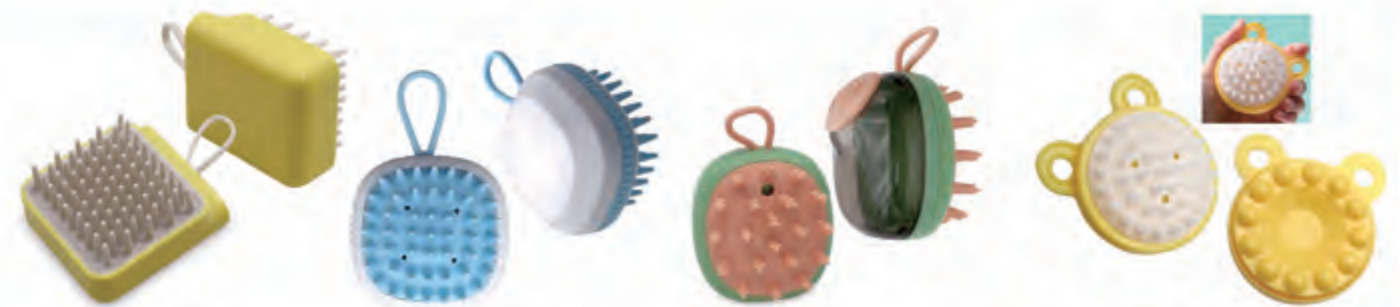

Beauty Care

Detangling Brush

That comfortably sits in the palm of your hand. Detangles, whilst dramatically reducing damage to the hair as it glides through wet or dry hair with hardly any pulling. Suitable for all hair types and suitable for use with hair extensions. Massages the scalp during use. Specially designed comb open hair tangles easily, reduce strain, as well as anti-static design. Whether it is to take care of real hair or wig, it is an ideal beauty tool.

Item No.:R89071-75
Size:9.6x8.4x8.1cm
Detangling brush

Item No.:R89071-110
Size:8x8x9.2cm
Detangling brush

Item No.:R89071-115
Size:9x9.7cm
Detangling brush

Item No.:R89071-69
Size:8.1x8x7.5cm
Detangling brush

Item No.:R89071-35
Size:9.5x9.5x8cm
Detangling brush

Item No.:R89071-32
Size:11x6x8cm
Detangling brush

Item No.:R89071-109
Size:9x9cm
Detangling brush

Item No.:R89071-25
Size:6x4x9.8cm
Detangling brush

Item No.:R89071-52
Size:dia7x5cm
Detangling brush